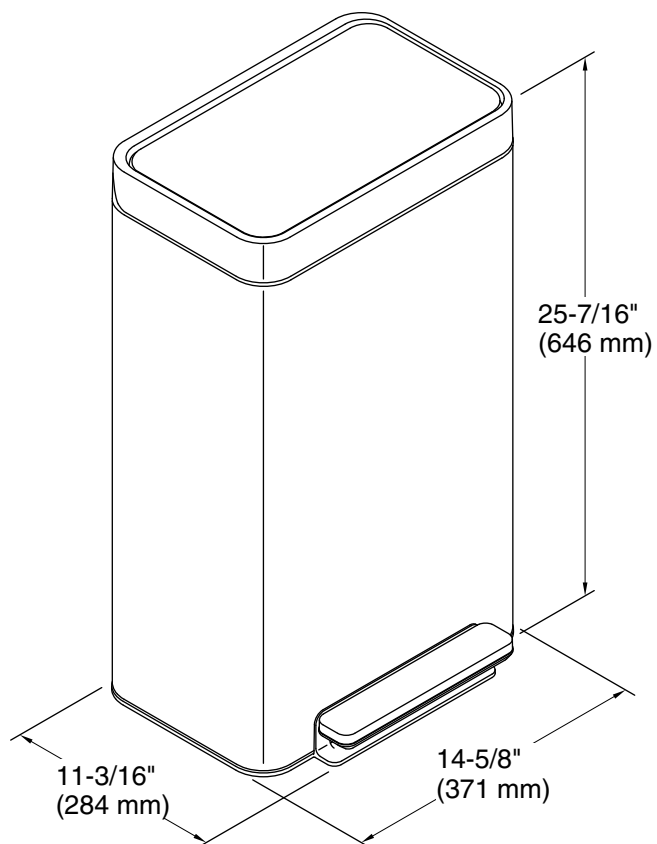

Technical Information

All product dimensions are nominal.

Material: Stainless Steel